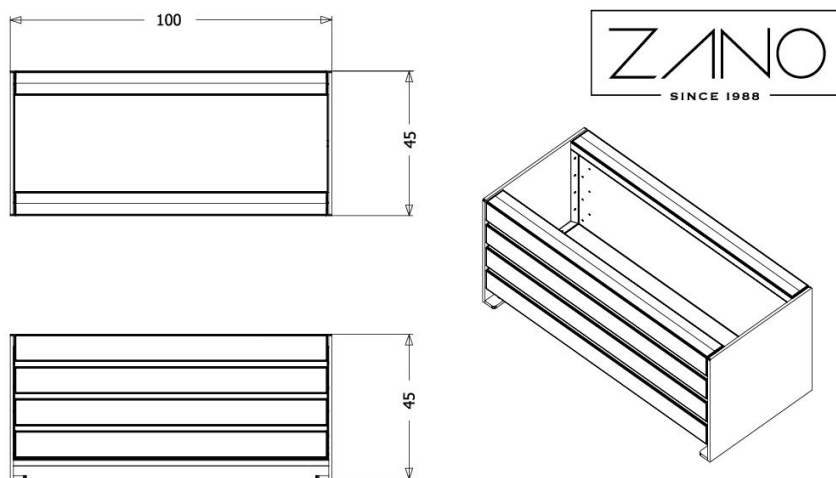

OPTIONS

Casing

- soft wood
- hardwood of European origin
- hard wood (oil finish)
- premium hard wood
- HPL

DESCRIPTION

The Simple planter has a simple but modern style which has been designed to suit urban and natural surroundings. The construction of this model as well as its back walls were made of black steel. The front parts were made of wood (you can choose from pine, spruce or exotic hardwood). Simple planter is made from S- XL size. Thanks to it, this model will be perfect for plants, shrubbery and even trees. It can stand as individual component or together with the Simple benches and litter bins. If this model doesn't meet your needs we can supply planters any size, height, design and plan shape. You can choose from traditional "retro" or rather contemporary "modern" designs.

ZANO
STREET FURNITURE

wartości podane są w centymetrach

GENERAL TECHNICAL DATA

Dimensions

- width: 100 cm
- height: 45 cm
- depth: 45 cm

Weight

- 87 kg

Materials