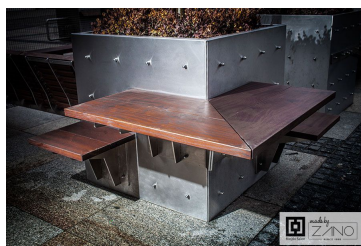

## DESCRIPTION

---

Presented seat was designed especially for the corner table, creating with it a functional space for rest and work. This piece of furniture can be fitted to the side walls of big planters. It is manufactured from the stainless steel sheets and wood. On special request it is possible to order not only domestic wood but also exotic species.