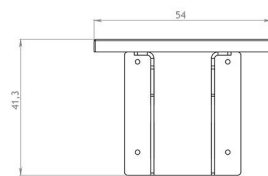

## DESCRIPTION

---

Presented seat was designed especially for the corner table, creating with it a functional space for rest and work. This piece of furniture can be fitted to the side walls of big planters. It is manufactured from the stainless steel sheets and wood. On special request it is possible to order not only domestic wood but also exotic species.

**GENERAL TECHNICAL DATA****Materials**

- exotic wood
- Stainless steel

**Dimensions**

- width: 54 cm
- depth: 45 cm

wymiary podano w [cm]

ZANO

In accordance with the Polish Law on Copyright and Related Rights of 04.02.1994 (Official Journal of Laws No. 24, item 83, corrected: Journal of Laws No. 43, item 170) and in accordance with the EU copyright legislation including all EU directives and regulations on copyright, Zano Mirosław Zarotynski Company, reserves the copyright of drawings, descriptions, 3D models, renderings, graphics, content contained in offers, attachments to offers and all other documents. Its content is the intellectual property of ZANO Mirosław Zarotynski company. The use of author's ideas, solutions, copying, distribution of photos, graphics or fragments of graphics, descriptive texts, for profit, without the permission of the author - ZANO Mirosław Zarotynski company - is prohibited and constitutes a copyright infringement and is punishable.

wymiary podano w [cm]