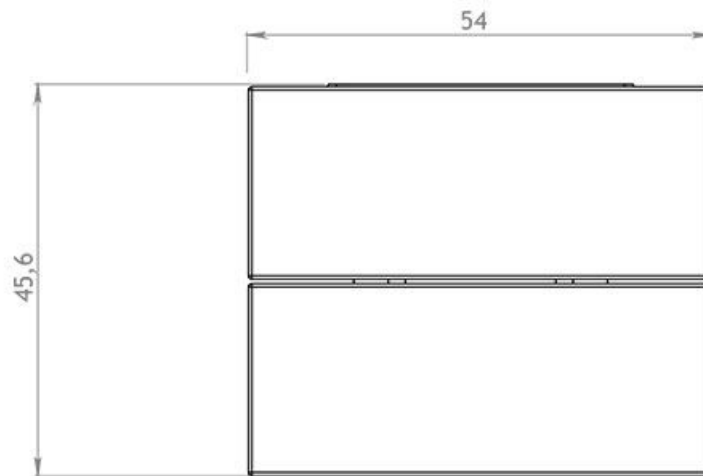

## DESCRIPTION

---

Presented seat was designed especially for the corner table, creating with it a functional space for rest and work. This piece of furniture can be fitted to the side walls of big planters. It is manufactured from the stainless steel sheets and wood. On special request it is possible to order not only domestic wood but also exotic species.

**GENERAL TECHNICAL DATA****Materials**

- exotic wood
- Stainless steel

**Dimensions**

- width: 54 cm
- depth: 45 cm

wymiary podano w [cm]

ZANO

In accordance with the Polish Law on Copyright and Related Rights of 04.02.1994 (Official Journal of Laws No. 24, item 83, corrected: Journal of Laws No. 43, item 170) and in accordance with the EU copyright legislation including all EU directives and regulations on copyright, Zano Mirosław Zarotynski Company, reserves the copyright of drawings, descriptions, 3D models, renderings, graphics, content contained in offers, attachments to offers and all other documents. Its content is the intellectual property of ZANO Mirosław Zarotynski company. The use of author's ideas, solutions, copying, distribution of photos, graphics or fragments of graphics, descriptive texts, for profit, without the permission of the author - ZANO Mirosław Zarotynski company - is prohibited and constitutes a copyright infringement and is punishable.

wymiary podano w [cm]