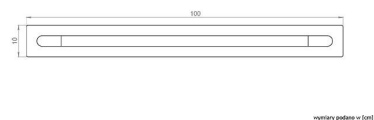

**GENERAL TECHNICAL DATA****Materials**

- steel tube
- Stainless steel

**Dimensions**

- width: 100 cm
- depth: 22 cm

ZANO

In accordance with the Polish Law on Copyright and Related Rights of 04.02.1994 (Official Journal of Laws No. 24, item 83, corrected: Journal of Laws No. 43, item 170) and in accordance with the EU copyright legislation including all EU directives and regulations on copyright, Zano Mirosław Zarotynski Company, reserves the copyright of drawings, descriptions, 3D models, renderings, graphics, content contained in offers, attachments to offers and all other documents. Its content is the intellectual property of ZANO Mirosław Zarotynski company. The use of author's ideas, solutions, copying, distribution of photos, graphics or fragments of graphics, descriptive texts, for profit, without the permission of the author - ZANO Mirosław Zarotynski company - is prohibited and constitutes a copyright infringement and is punishable.