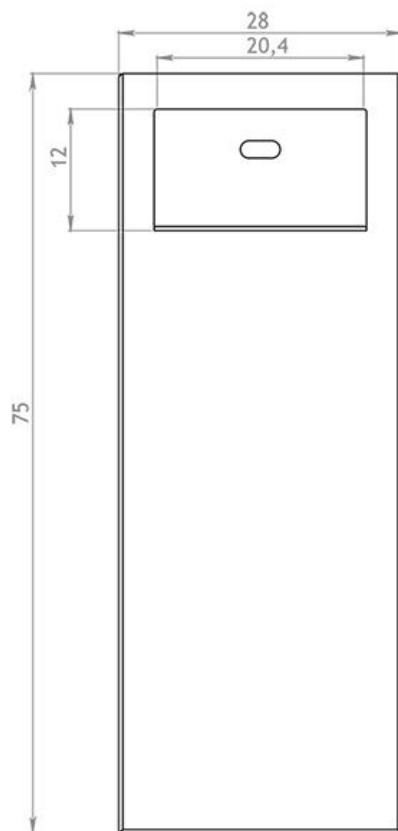

OPTIONS

DESCRIPTION

Presented product consists of four waste containers, equipped with convenient emptying system. Bin is used for separating paper, plastic, glass and organic waste. Destination of each container is marked with special signs. Recycle waste segregation is made of stainless steel. City Lounge Recycling bins are an essential supplement of any modern space, valuing concern for the environment and original design.

wymiary podano w [cm]

GENERAL TECHNICAL DATA

Materials

- Brushed stainless steel sheet

Dimensions

- width: 142.399994 cm

- height: 75 cm

- depth: 32 cm