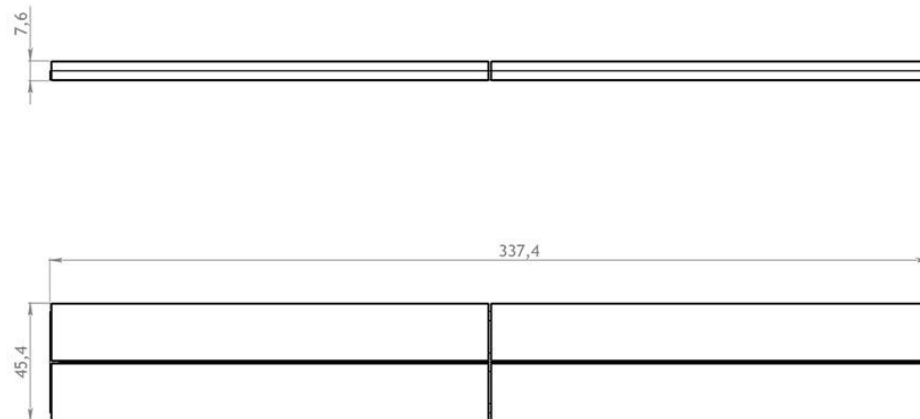

## DESCRIPTION

---

Classic bench with plain seat has various functions. It consists of: stairs that facilitate entering the "hanging carpet", two-level seats, which create the atmosphere of small amphitheater and gives a function of table and seat by placing two benches at different levels. City Longue Bench is manufactured of stainless steel and wood (polish or exotic). Functionality and almost unlimited number of applications makes it one of the most attractive and modern pieces of contemporary street furniture.

**GENERAL TECHNICAL DATA****Materials**

- exotic wood
- Stainless steel
- Steel profiles

**Dimensions**

- width: 112.5 cm
- depth: 112.5 cm

wymiary podano w [cm]

ZANO

In accordance with the Polish Law on Copyright and Related Rights of 04.02.1994 (Official Journal of Laws No. 24, item 83, corrected: Journal of Laws No. 43, item 170) and in accordance with the EU copyright legislation including all EU directives and regulations on copyright, Zano Mirosław Zarotynski Company, reserves the copyright of drawings, descriptions, 3D models, renderings, graphics, content contained in offers, attachments to offers and all other documents. Its content is the intellectual property of ZANO Mirosław Zarotynski company. The use of author's ideas, solutions, copying, distribution of photos, graphics or fragments of graphics, descriptive texts, for profit, without the permission of the author - ZANO Mirosław Zarotynski company - is prohibited and constitutes a copyright infringement and is punishable.