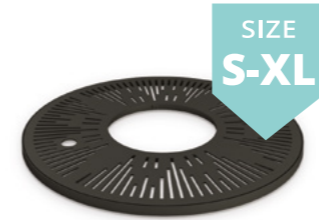

VERDE
tree guard
11.020

SIZE
S-XL

ACERO
tree grille
11.062

SIZE
S-XL

MOZAIKA
tree grille
11.053

1 ACERO TREE GRILLE 11.062
PRODUCT ON PAGE 109

MUSIC
tree grille
11.064

AKANT
tree grille
11.061