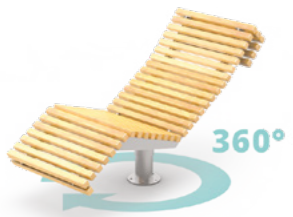

FLASH
outdoor swivel lounger
02.525