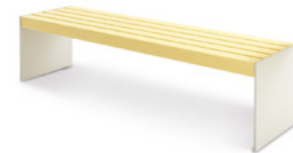

SIMPLE
bench without backrest
02.424