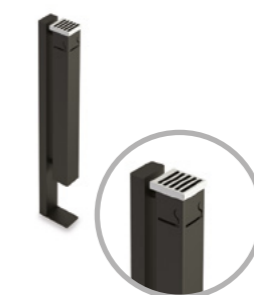

1 **VENTO ASHTRAY** 09.007

#streetfurniture

VENTO
ashtray
09.007

TABACCO
ashtray
09.012

CIGARO
ashtray
09.010

VERO
ashtray
09.011

ALTO
ashtray
09.013

SEE MORE AT
zano.pl/en