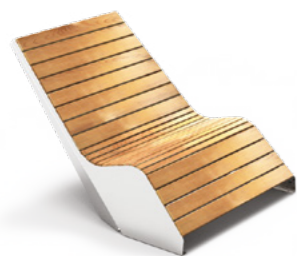

DUO
lounger for two people
02.052

SEE MORE AT

zano.pl/en