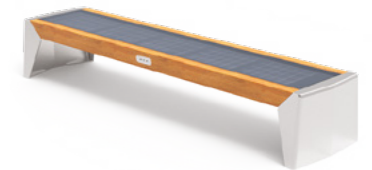

SMART CITY

Smart City benches, solar charging stations

We would like to introduce you to the latest ZANO designs, our smart solar furniture.

The solar furniture is equipped with environmentally friendly, photovoltaic panels which turns the bench into a self-sufficient multimedia center including USB chargers, Wi-Fi hotspot and many other options. ZANO prides itself on producing modern design using the highest quality materials - our solar furniture is no exception. The photovoltaic panels are protected by a pane of tempered glass to guarantee a long life.

FLASH
solar bench with backrest
02.025.1

PHOTON
solar bench without backrest
02.409

PHOTON
solar bench with backrest
02.009

UNIVERSE
solar charging station
19.055

SEE MORE AT

zano.pl/en

#streetfurniture

SUNFLOWER
solar charging station
19.001