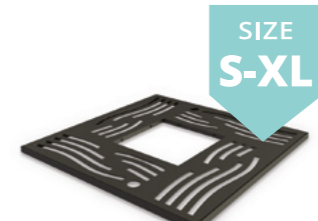

AKANT
tree grille
11.061