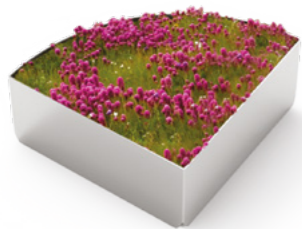

Our Stylish ZANO planters make it possible to bring a garden to any urban area. Made with reinforced sheet steel, our planters are durable and weather resistant.

We have many different sizes and designs available so that you are sure to find something to fit your needs.

1 AGAWA PLANTER
06.020.1.XL

#streetfurniture

SIZE
S-XL

AGAWA
planter
06.020.M

SIZE
S-XL

AGAWA
planter
06.020.1.M

SIZE
S-XL

AGAWA
planter
06.020.2.M