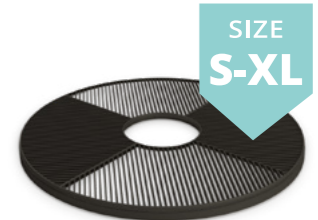

VERDE
tree guard
11.020

SIZE
S-XL

ACERO
tree grille
11.062

SIZE
S-XL

MOZAIKA
tree grille
11.053

1 ACERO TREE GRILLE 11.062
PRODUCT ON PAGE 109

MUSIC
tree grille
11.064

AKANT
tree grille
11.061