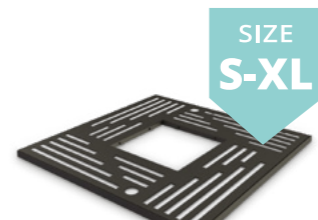

PLATE
tree grille
11.040

ROSETTE
tree grille
11.063

NEPTUN
tree grille
11.051

NEPTUN
tree grille
11.052

GIRO
tree grille
11.065

RUSTICA
tree grille
11.050

SEE MORE AT
zano.pl/en

PRODUCT LINES