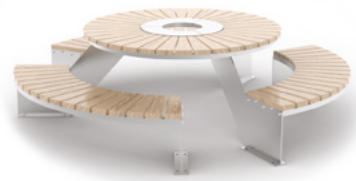

AMICUS
outdoor table
13.033

FLASH
outdoor table
13.025

SKAŁA
outdoor table
13.083

TRISTAD
outdoor table
13.022

SIMPLE
outdoor table
13.024

SHARP
outdoor table
13.001

BUS
outdoor table
13.020

SEE MORE AT

zano.pl/en

1 SIMPLE TABLE 13.024

2 SIMPLE BENCH 02.424
PRODUCT ON PAGE 26

TRAVETTO
outdoor table
13.007

BERGEN
outdoor table
13.015

FLEX
outdoor table
13.018

1 TRAVETTO BENCH 02.407
PRODUCT ON PAGE 13

2 TRAVETTO TABLE 13.007

DOMINO
outdoor picnic table
13.440

MARS
outdoor picnic table
13.500

SEE MORE AT

zano.pl/en

1 MARS PICNIC TABLE 13.500

INFORMATION BOARDS

*City benches, outdoor seats, loungers,
hammocks, and more...*

We have a large selection of ready-made models available. We can also modify our designs to fulfill your requirements.