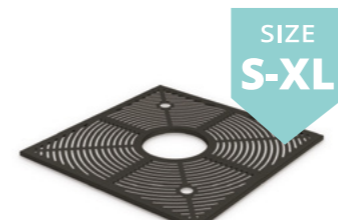

PLATE
tree grille
11.040

ROSETTE
tree grille
11.063

NEPTUN
tree grille
11.051

NEPTUN
tree grille
11.052

GIRO
tree grille
11.065

RUSTICA
tree grille
11.050

SEE MORE AT
zano.pl/en

PRODUCT LINES